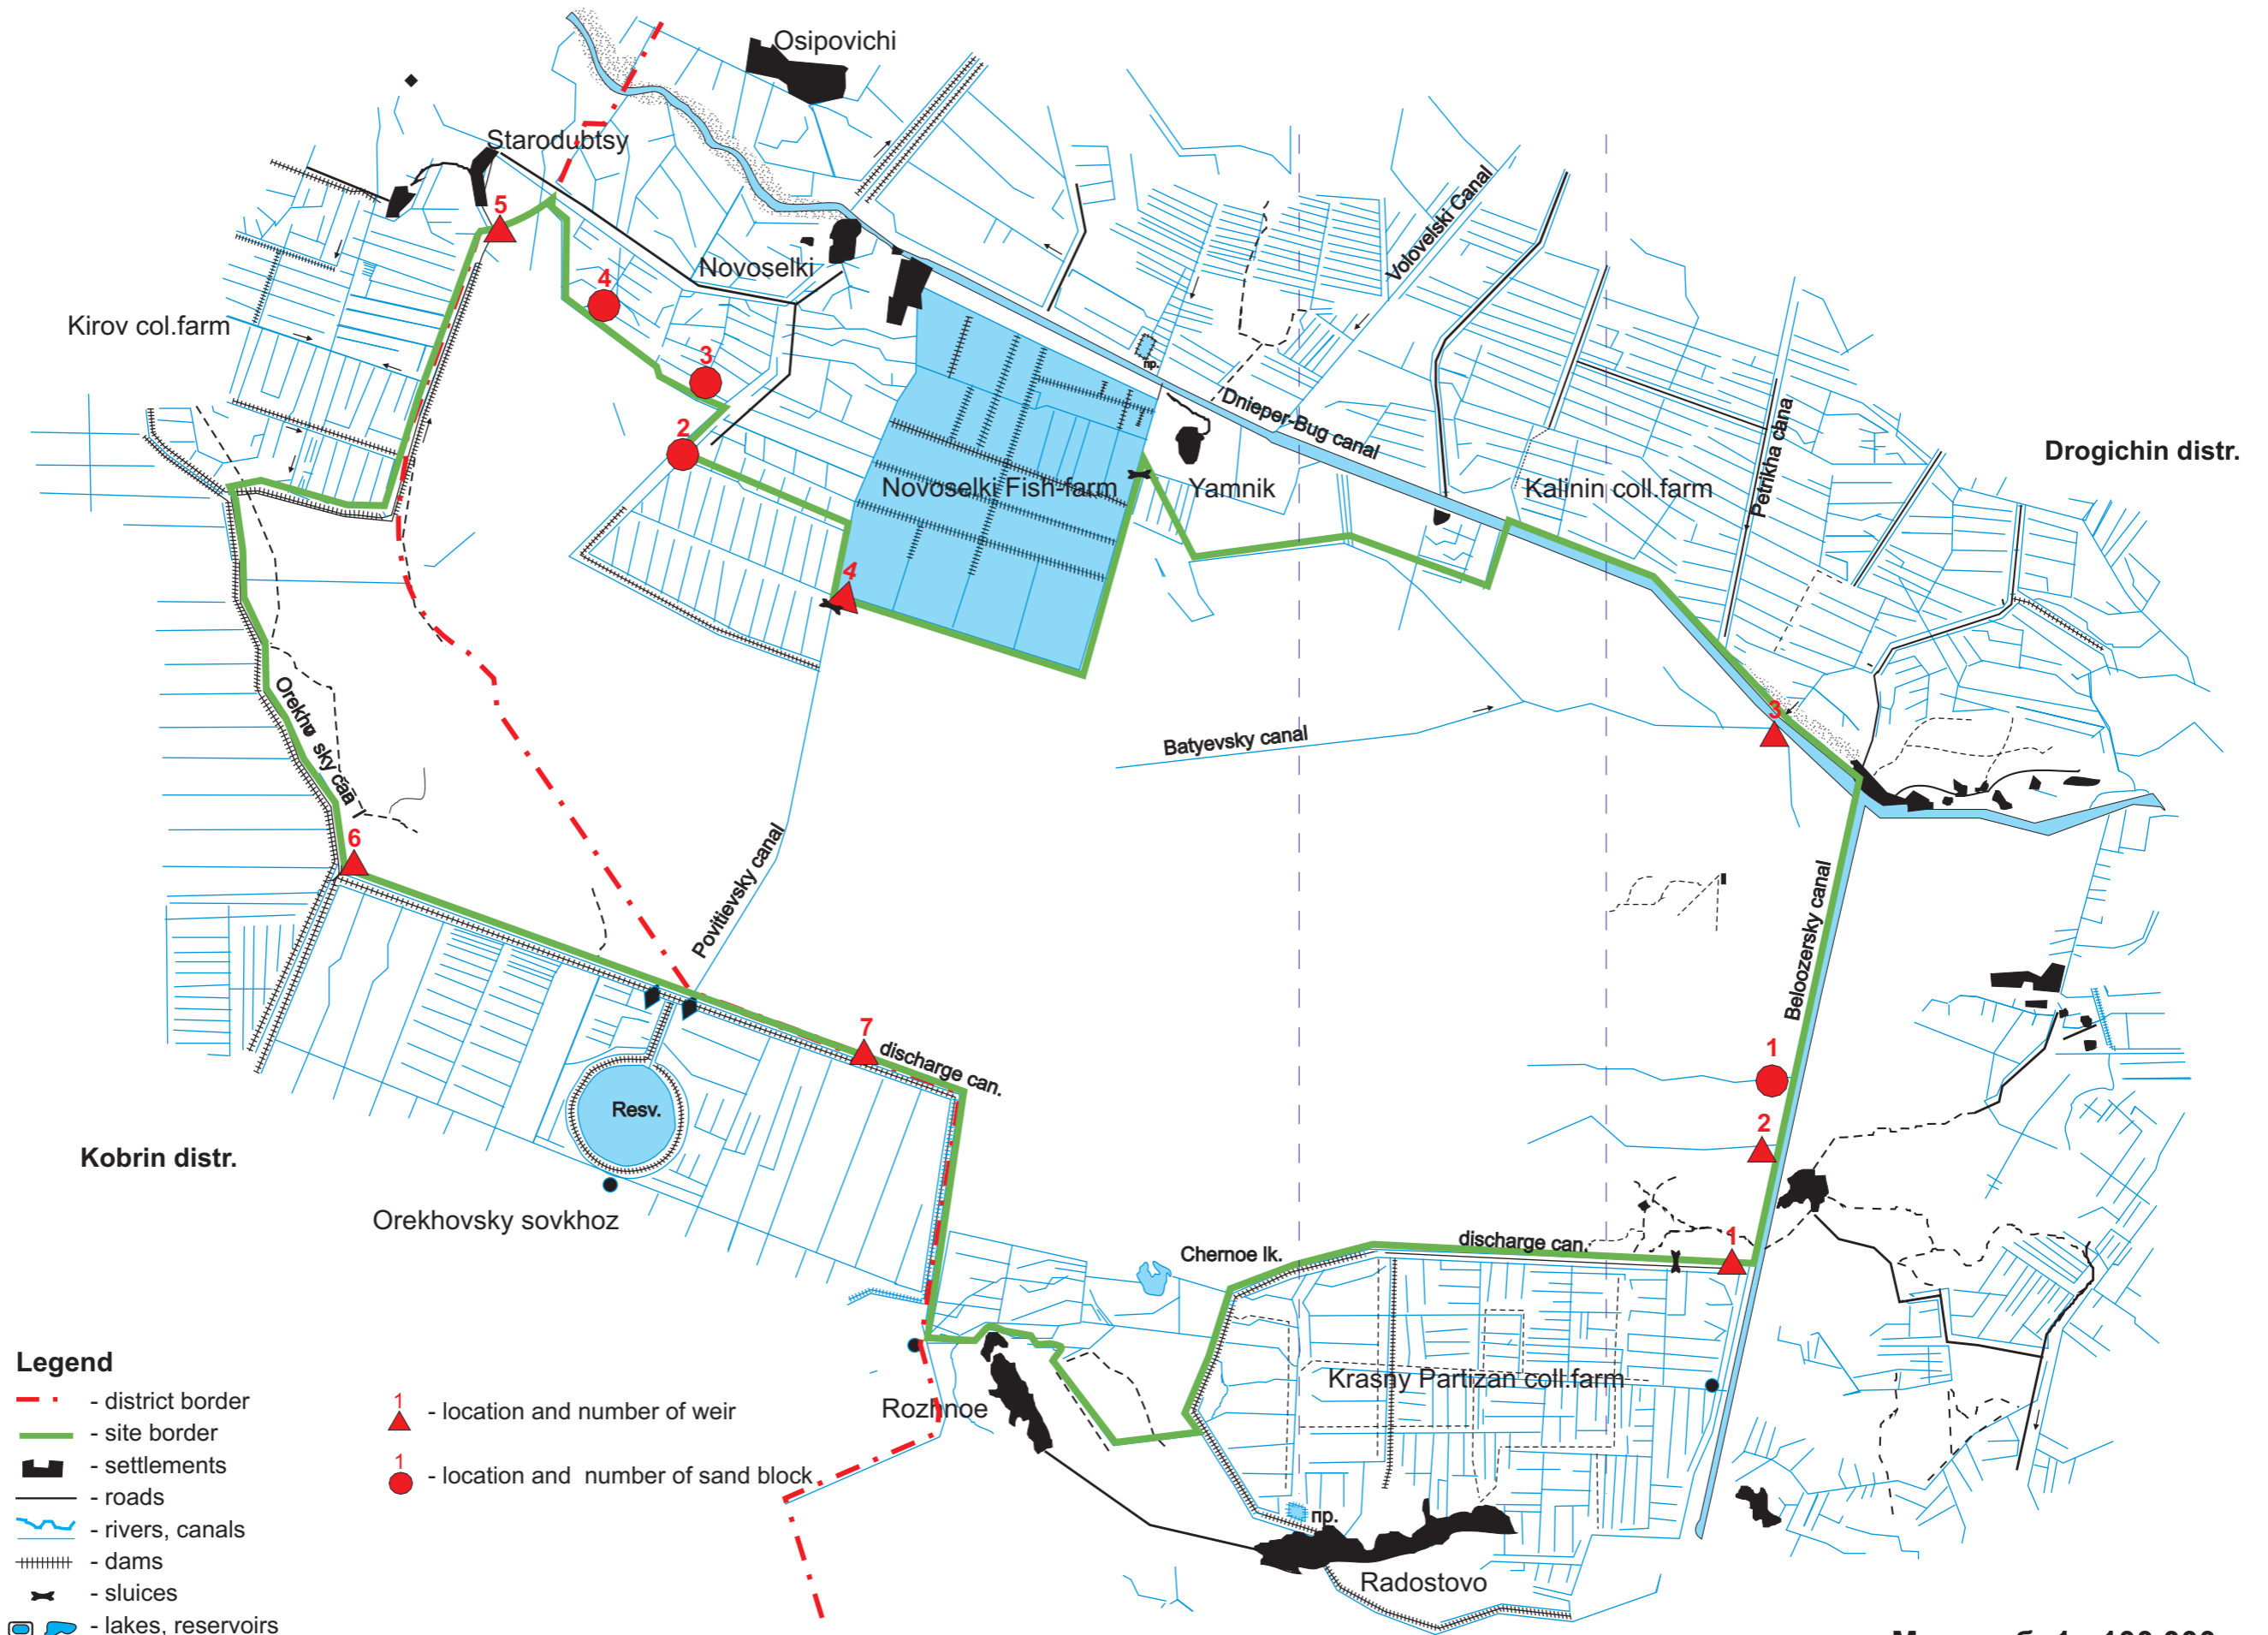

## Legend

- - - - district border
- - site border
- █ - settlements
- roads
- ~ - rivers, canals
- dams
- x - sluices
- lakes, reservoirs

- ▲ 1 - location and number of weir
- 1 - location and number of sand block

Масштаб: 1 : 100 000